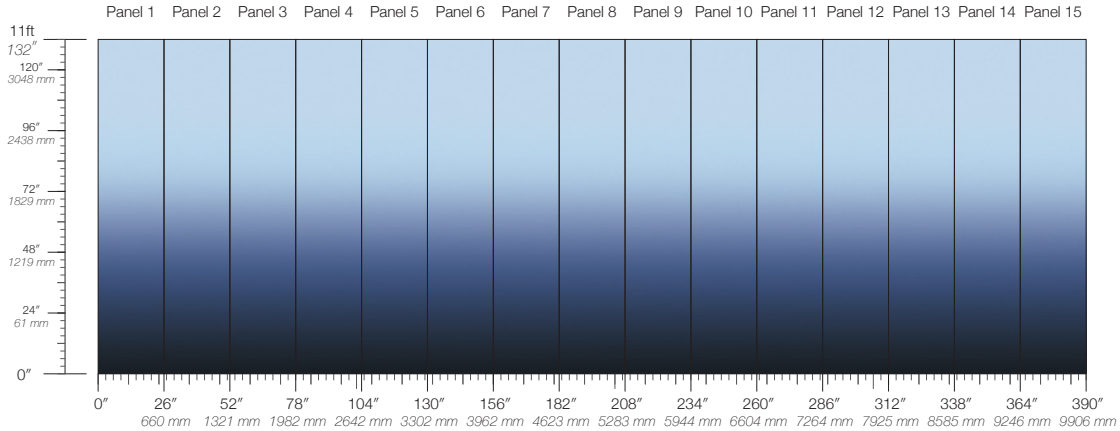

Aurora Dive

Suitable for residential and some commercial projects

COLOR

Dive

STOCK

Made to order

MAINTENANCE

Water-based cleanser

CONTACT

sales@calicowallpaper.com
+1 718 243 1705
57 Lispenard Street
New York, NY 10013 USA

ITEM

1183

LEAD TIME

4 weeks to print

ENVIRONMENTAL

FSC Certified Content

CONTENT

Clay-Coated Paper

MINIMUM

1 panel

SPECS

100% Cellulose face
Non-woven backing
7.1 oz per linear yard
117 g per linear meter
Smooth surface texture

DISCLAIMER

Refer to our website to see the full mural artwork. Reference the physical sample for color and texture. Panel maps represent mural artwork only.

PANEL WIDTH

26" / 661 mm trimmed

PRICE

Available upon request

PANEL HEIGHT

132" / 3353 mm standard
192" / 4877 mm extended

ORIGIN

USA

TESTING

(US) ASTM E84 Adhered Class A

REPEAT

Non-repeating

DETAILS

Custom options available